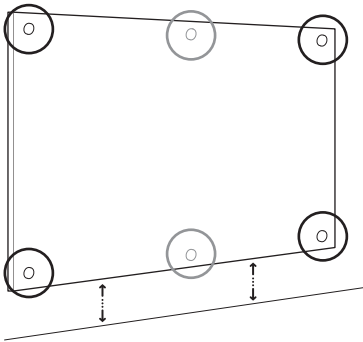

GLASS BOARD (PASS-THROUGH)

INSTRUCTIONS

<1800x1200mm

≥1800x1200mm

1

2

4x.C./6x.C.

3

4x.A./6x.A.
4x.D./6x.D.

4

8x.E./12x.E.
4x.B./6x.B.

5

2x.F.

6

1x.G.

A.4x **B.4x** **C.4x** **D.4x** **E.8x** **F.2x** **G.1x** **A.6x** **B.6x** **C.6x** **D.6x** **E.12x** **F.2x** **G.1x**

<1800x1200mm

≥1800x1200mm